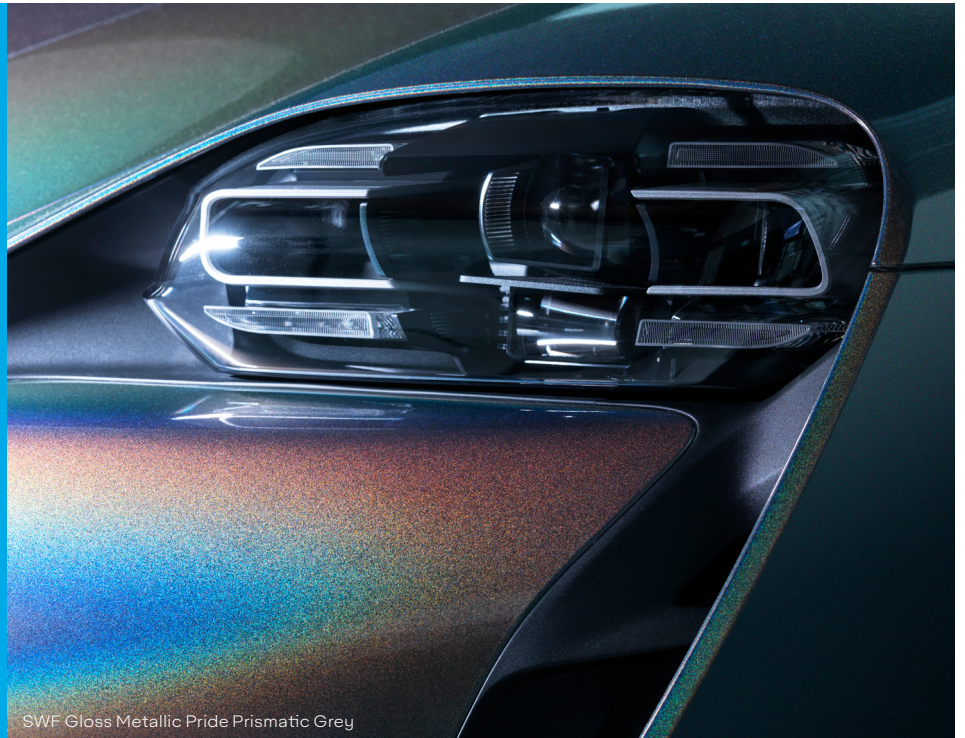

KEY FEATURES:

- Outstanding durability and performance
- Excellent conformability around curves and recesses
- Available with Avery Dennison® Easy Apply RS™ adhesive technology to provide repositionability and slideability, saving valuable installation time
- Available in 1.52M x 25M roll size
- Excellent long-term clean removability

KEY BENEFITS:

- Faster installation, higher-quality results
- Extensive range with more than 100 colours
- Colour matching service to match virtually any colour you like - minimum order quantity applicable
- Cover large panels with just one piece of material - fewer seams

RECOMMENDED USES:

- Personalise and refresh your car's appearance
- Brand your company's fleet with your company colour
- Safeguard the value of your vehicle by protecting the original paintwork

Bold and seductive, discover the most prestige selection of gloss, satin and matte finishes.